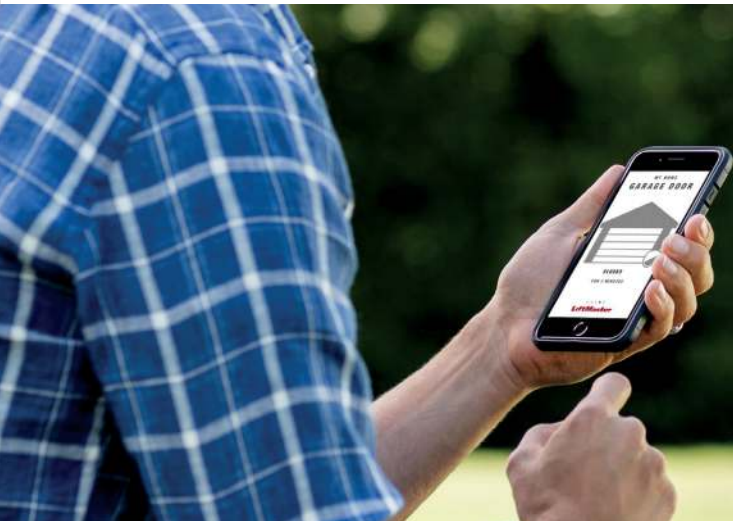

REMOTE ACCESS

Built-in Wi-Fi® makes it easy to connect the opener with your smart device. Receive alerts and open and close the garage door from anywhere with the MyQ® App.*

*MyQ Remote LED Light must be installed to enable use of Timer-to-Close or MyQ smartphone control of the garage door. See User Guide for additional information.