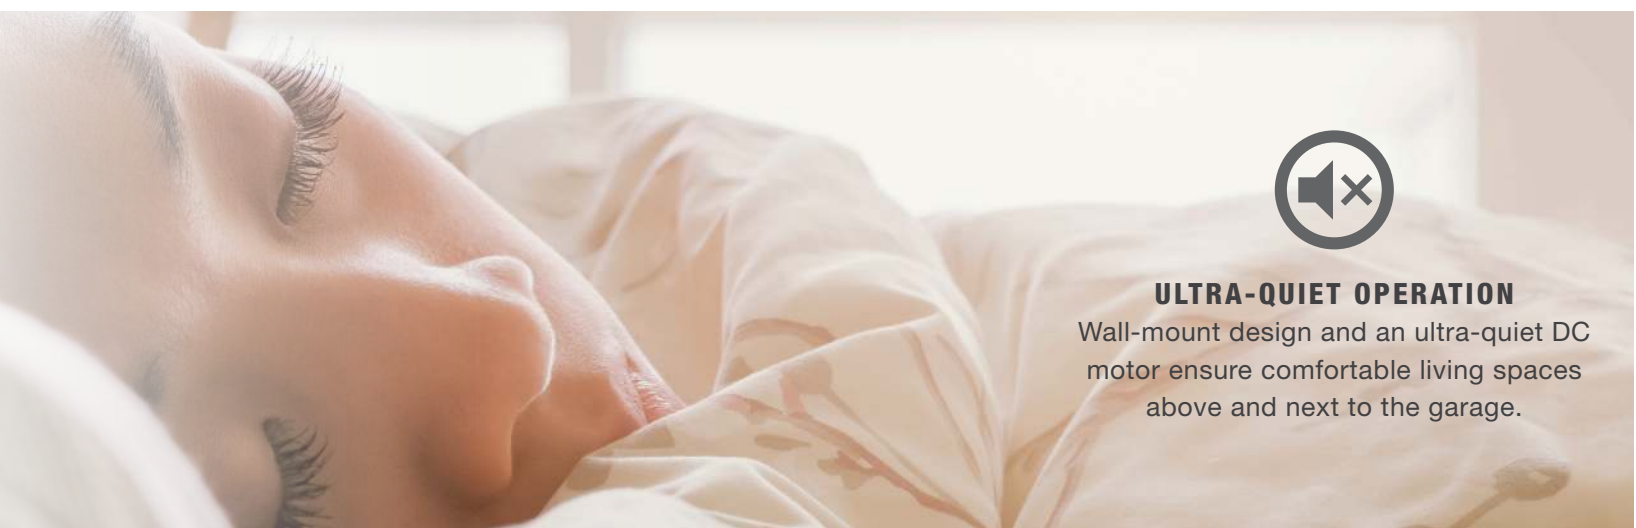

AUTOMATIC ILLUMINATION

The MyQ Remote LED Light mounts anywhere in the garage to brightly light the way as you come and go.

ULTRA-QUIET OPERATION

Wall-mount design and an ultra-quiet DC motor ensure comfortable living spaces above and next to the garage.